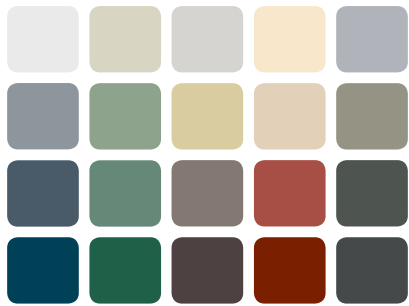

Colorbond®

Made for Australia

Colour YOUR WORLD

Design your dream oasis with
the colours of Australia